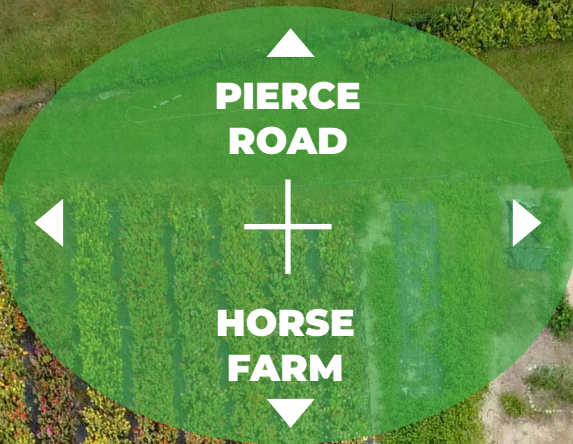

Please see the next page for the field map!

LONG TRENCHES

1 2

SHORT TRENCHES

SHORT TRENCHES

1 2 3 4 5 6 7 8 9 10

TRENCH 1

SKU #82
BELLE OF BARMERA
30 PLANTS (ESTIMATE)

Mystery
~~ PLANTS

LABYRINTH
~~ PLANTS

EMORY PAUL
~~ PLANTS

BELLE OF BARMERA
~~ PLANTS

EMORY PAUL
~~ PLANTS

RED RUNNER
~~ PLANTS

TRENCH 10

PINK PEARL
~~ PLANTS

BABYLON RED
~~ PLANTS

▲
DEVELOPMENT
DRIVEWAY
▼

LONG TRENCH 1

LONG TRENCH 2