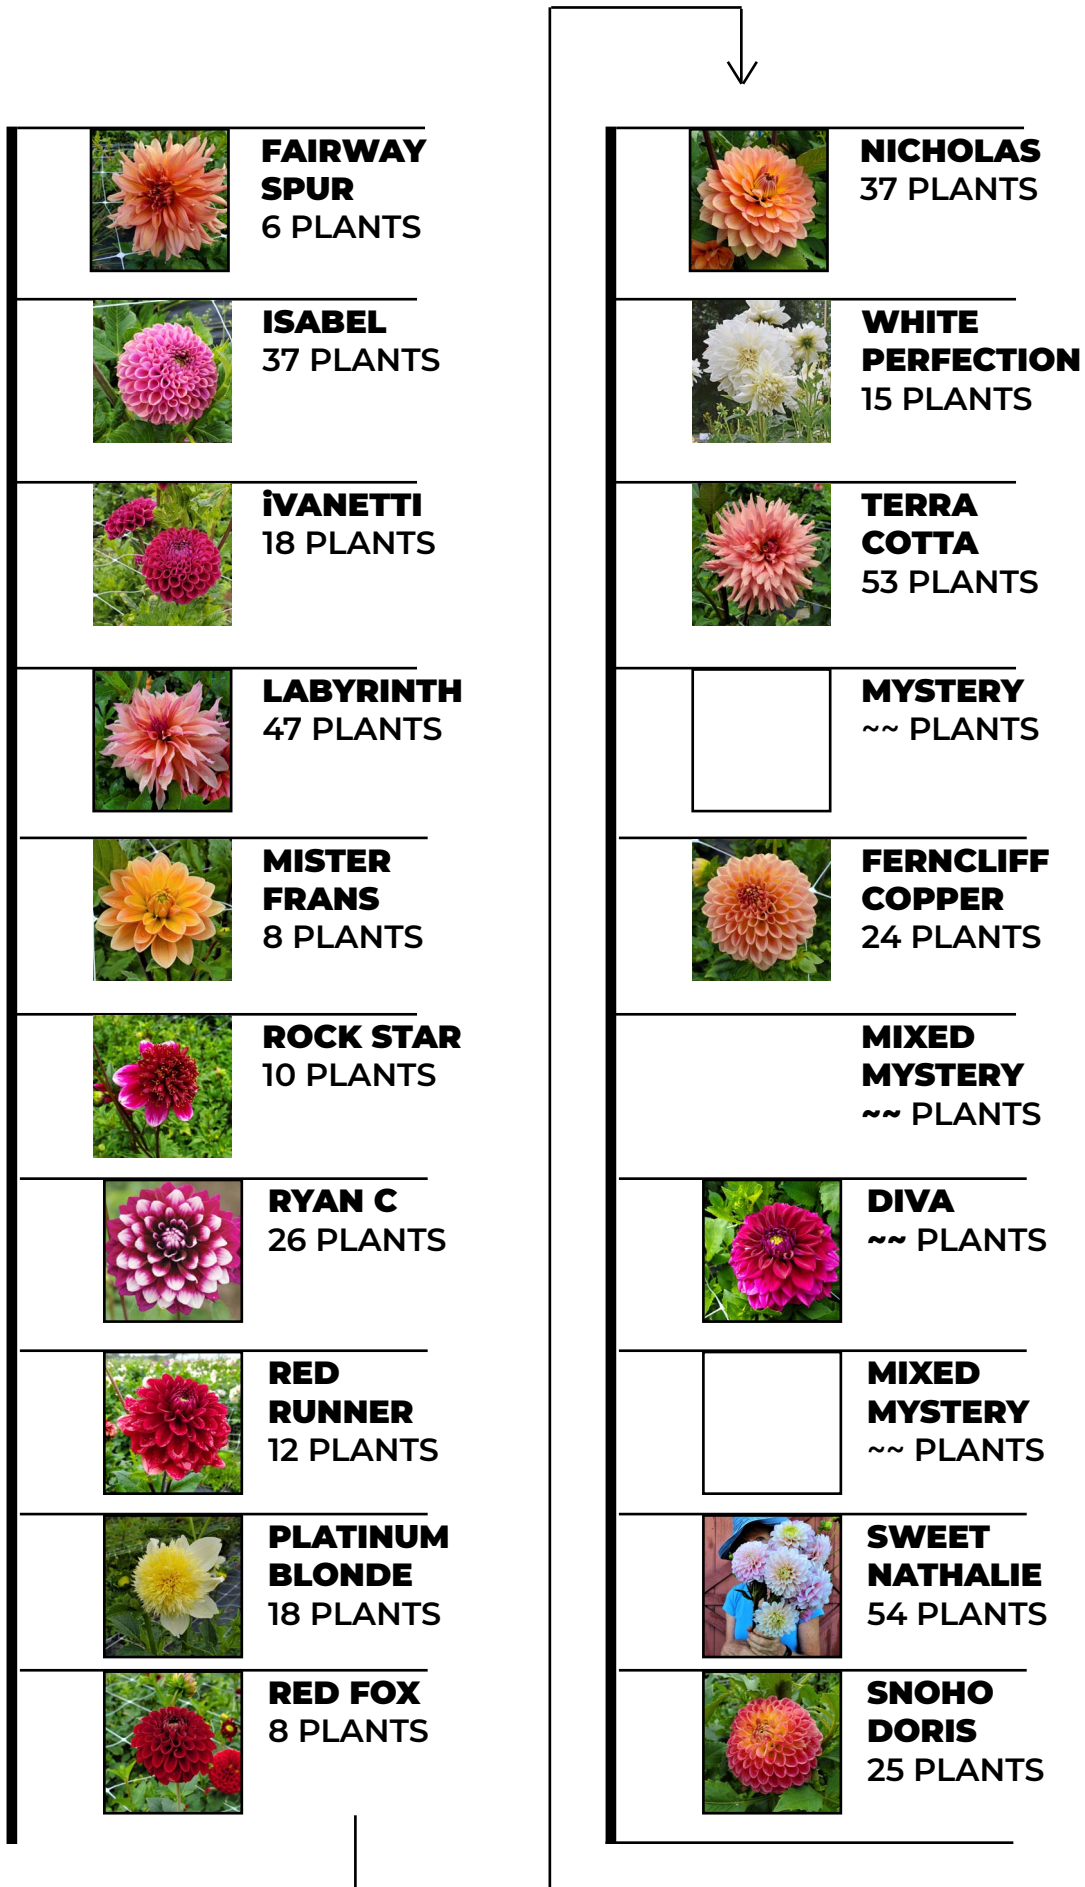

LONG TRENCH 1