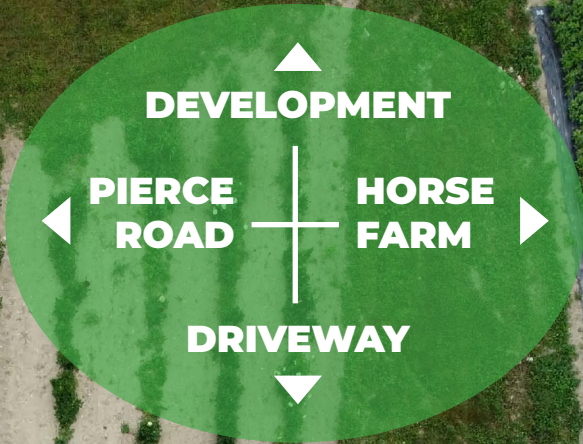

Please see the next page for the field map!

LONG TRENCHES

1 2

SHORT TRENCHES

SHORT TRENCHES

1 2 3 4 5 6 7 8 9 10

TRENCH 1

SKU #82
BELLE OF BARMERA
30 PLANTS (ESTIMATE)

SKU #6
AUTUMN ORANGE
20 PLANTS (ESTIMATE)

SKU #18
AC DEVIN
100 PLANTS (ESTIMATE)

TRENCH 2

SKU #82
BELLE OF BARMERA
30 PLANTS (ESTIMATE)

SKU #135
BRACKEN PALOMINO
10 PLANTS

SKU #88
BLACK SATIN
40 PLANTS

SKU #200
CAFE AU LAIT ROYAL
8 PLANTS

Mystery
~~ PLANTS

LABYRINTH
~~ PLANTS

EMORY PAUL
~~ PLANTS

BELLE OF BARMERA
~~ PLANTS

EMORY PAUL
~~ PLANTS

RED RUNNER
~~ PLANTS

TRENCH 10

PINK PEARL
~~ PLANTS